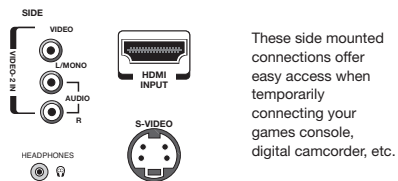

CONNECTIONS

TOSHIBA Leading Innovation >>>

www.toshiba.co.uk

Toshiba Information Systems (U.K.) Ltd.,
Consumer Products Division, Toshiba Court,
Weybridge Business Park, Addlestone Road,
Weybridge, Surrey KT15 2UL

Stockist information: 08704 424 424
Email: consumer.support@toshiba.co.uk

*Dynamic Contrast specifications are defined by Toshiba's standard which is based on measured results.

Product design and specification subject to change or modification without notice.

Model	42XV505D	37XV505D	32XV505D
Picture			
Visible Screen Size (cm)	106	94	81
Screen Format	16:9	16:9	16:9
Display Resolution	1920x1080p	1920x1080p	1920x1080p
1080 HD Ready	Yes	Yes	Yes
Dynamic Contrast Ratio*	25,000:1	18,000:1	30,000:1
Active Vision LCD	Yes	Yes	Yes
Standard TV up-scaling	Yes	Yes	Yes
Exact Scan Mode	Yes	Yes	Yes
Brightness (cd/m²)	500	500	500
MPEG Noise Reduction	Yes	Yes	Yes
Selectable Picture Format	Yes	Yes	Yes
3D Digital Comb Filter	Yes	Yes	Yes
Digital Noise Reduction	Yes	Yes	Yes
Viewing Angle (°)	178	178	178
Luma Sens (Auto Contrast)	Yes	Yes	Yes
10-BIT Processing	Yes	Yes	Yes
Full Power Down Mode (On/Off)	Yes	Yes	Yes
Game Mode	Yes	Yes	Yes

Audio			
Sound Output (RMS) W	20	20	20
SRS WOW®	Yes	Yes	Yes
Stable Sound	Yes	Yes	Yes
Bass Boost	Yes	Yes	Yes
Internal Speakers On/Off	Yes	Yes	Yes

Tuning			
Digital Ready	Yes	Yes	Yes
Freeview Digital Tuner	Yes	Yes	Yes
Analogue Tuner	Yes	Yes	Yes
Auto Set-up	Yes	Yes	Yes

Interactive Features			
Digital Text	Yes	Yes	Yes
Electronic Programme Guide	8 Day	8 Day	8 Day
Now and Next Information	Yes	Yes	Yes
Favourite Channel Memory	Yes	Yes	Yes
Fastext	Yes	Yes	Yes
Text Page Memory	Yes	Yes	Yes

Connections			
HDMI™	3	3	3
REGZA LINK (CEC Functionality)	Yes	Yes	Yes
Component Video	Yes	Yes	Yes
RGB (via SCART)	Yes	Yes	Yes
SCART	2	2	2
Side AV Input	Yes	Yes	Yes
PC Input	WXGA	WXGA	WXGA
DVB Common Interface	Yes	Yes	Yes
Analogue Audio Input	Yes	Yes	Yes
Fixed/Variable Audio Output	Yes	Yes	Yes
Optical Digital Audio Output	Yes	Yes	Yes
Sub-woofer Audio Output	Yes	Yes	Yes
Headphone	Yes	Yes	Yes

Other Features			
Off Timer	Yes	Yes	Yes
Panel Lock	Yes	Yes	Yes
Integrated Signal Amplifier	Yes	Yes	Yes
Wall Mountable (VESA)	Yes	Yes	Yes
Swivel Pedestal Stand	Yes	Yes	Yes
Optional Floor Stand	MV5FXZ	MV4FXZ	MV4FXZ

Dimensions			
Width (mm)	1009	902	786
Height without Ped. Stand (mm)	649	590	525
Height with Ped. Stand (mm)	672	635	570
Depth without Ped. Stand (mm)	92	92	84.5
Depth with Ped. Stand (mm)	308	258	258
Weight without Ped. Stand (kg)	19.3	16.1	12.4
Weight with Ped. Stand (kg)	23.3	19.1	15.4
Power Consumption - Typical (W)	210	188	173
Power Consumption - Stand-by (W)	0.7W	0.7W	0.7W