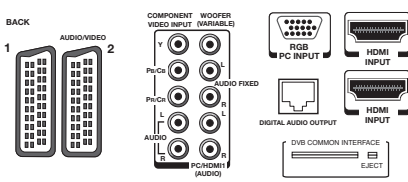

DYNAMIC CONTRAST UP TO 30,000:1

SRS WOW®

REGZA LINK (CEC FUNCTIONALITY)

high definition images, full of vibrant colours, rendering scenes with an almost three dimensional depth of field.

Exact Scan, pixel-for-pixel image mapping ensures you see all of the picture, all of the time, without cropping the original image. Extraordinary dynamic contrast ratios combine with Luma Sens technology to automatically create perfect image contrast in any room lighting.

Stunning audio performance is guaranteed with SRS WOW technology delivering an expanded audio image.

GAME MODE

3x HDMI™

LUMA SENS

EXACT SCAN MODE

With a dedicated Game Mode; three HDMI connections; a component video input; REGZA Link CEC functionality and a built-in digital tuner, the XV series really is hard to beat.

TOSHIBA
Leading Innovation >>>

TOSHIBA REGZA XV SERIES SPECIFICATIONS

CONNECTIONS

TOSHIBA Leading Innovation >>>

www.toshiba.co.uk

Toshiba Information Systems (U.K.) Ltd.,
Consumer Products Division, Toshiba Court,
Weybridge Business Park, Addlestone Road,
Weybridge, Surrey KT15 2UL

Connections			
HDMI™	3	3	3
REGZA LINK (CEC Functionality)	Yes	Yes	Yes
Component Video	Yes	Yes	Yes
RGB (via SCART)	Yes	Yes	Yes
SCART	2	2	2
Side AV Input	Yes	Yes	Yes
PC Input	WXGA	WXGA	WXGA
DVB Common Interface	Yes	Yes	Yes
Analogue Audio Input	Yes	Yes	Yes
Fixed/Variable Audio Output	Yes	Yes	Yes
Optical Digital Audio Output	Yes	Yes	Yes
Sub-woofer Audio Output	Yes	Yes	Yes
Headphone	Yes	Yes	Yes