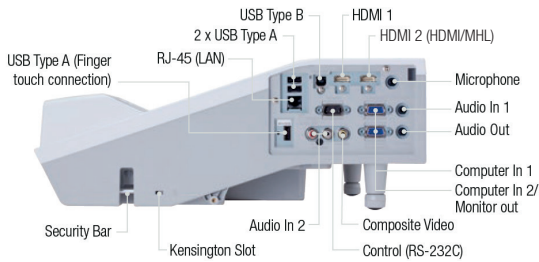

CP-AW3506

3LCD Lamp projector, 3700 ANSI Lumens, 16,000:1 contrast ratio, WXGA (1280 x 800) resolution

HITACHI
Inspire the Next

Technical Specifications

THROW CHART 16:10 ASPECT RATIO

Screen size (diagonal)	Projection distance (m)		Screen height (cm)	
	b1	b2	c1	c2
60" (1.5 m)	0.128	0.488	0.313	1.121
70" (1.8 m)	0.198	0.558	0.351	1.293
80" (2.0 m)	0.268	0.628	0.388	1.465
90" (2.3 m)	0.338	0.698	0.426	1.683
100" (2.5 m)	0.408	0.768	0.464	1.810

FEATURES	
Installation	Ceiling, Tabletop, Rear
Speakers	16W Mono
Digital Keystone	Horizontal: ±5 degrees, Vertical: ±5 degrees
Picture Modes	Normal, Cinema, Dynamic, Board (Black), Board (Green), Whiteboard, Daytime, Photo, DICOM SIM ASPECT selection (Normal/4:3/16:9/16:10/14:9/Zoom/Native), Perfect Fit (4 corners and 4 sides), Frame Lock (Data signal with vertical frequency of 49 to 51 Hz, 59 to 61 Hz), HDCR, Image blank by RS232C/Remote control, Image Optimizer, Magnify, Mirror Reverse Image, Up-side Down Image
Picture Adjustments	
Network Features	Wireless Capability(Optional), Multi Projector, Moderator Control Mode, Projector Quick Connection (ios / Android app), Projector Monitoring and Control from a Remote Location, E-mail Alerts
Security Features	Password/Myscreen Password, Pin Lock, Key Lock
Supported Languages	34 Languages (English, French, German, Spanish, Italian, Norwegian, Dutch, Japanese, Portuguese, Simplified Chinese, Traditional Chinese, Korean, Swedish, Russian, Finnish, Polish, Turkey, Arabian, Persian, Czech, Danish, Hungarian, Romanian, Slovenian, Croatian, Greek, Lithuanian, Estonian, Latvian, Thai, Portuguese(Brazil), Indonesian, Vietnamese, Hebrew)