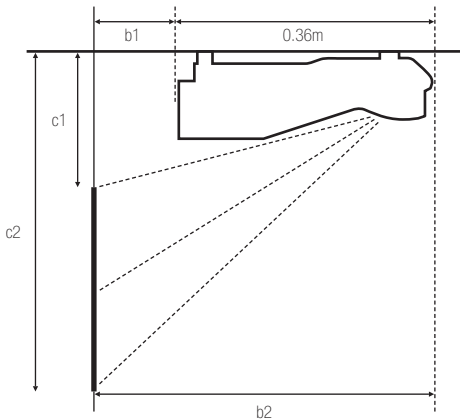

CP-AW3506

3LCD Lamp projector, 3700 ANSI Lumens, 16,000:1 contrast ratio, WXGA (1280 x 800) resolution

HITACHI
Inspire the Next

Technical Specifications

THROW CHART 16:10 ASPECT RATIO

Screen size (diagonal)	Projection distance (m)		Screen height (cm)	
	b1	b2	c1	c2
60" (1.5 m)	0.128	0.488	0.313	1.121
70" (1.8 m)	0.198	0.558	0.351	1.293
80" (2.0 m)	0.268	0.628	0.388	1.465
90" (2.3 m)	0.338	0.698	0.426	1.683
100" (2.5 m)	0.408	0.768	0.464	1.810

THROW CHART 16:9 ASPECT RATIO

Screen size (diagonal)	Projection distance (m)		Screen height (cm)	
	b1	b2	c1	c2
60" (1.5 m)	0.139	0.500	0.319	1.149
70" (1.8 m)	0.211	0.572	0.358	1.326
80" (2.0 m)	0.283	0.644	0.397	1.504
90" (2.3 m)	0.355	0.716	0.435	1.681
100" (2.5 m)	0.427	0.787	0.474	1.858

Hitachi Throw Calculator:
<http://www.hitachidigitalmedia.com/en-gb/throw-distance-calculator>

OPTICAL	
Display System	3LCD (0.59 inches) aspect ratio 16:10
Resolution	WXGA (1280 x 800)
Light Output (Brightness) ANSI Lumens	3700 (Normal)
Contrast Ratio	16,000:1
Lamp Life (Hours)	4000 (Normal), 6000 (Eco-2)
Lens	Built-in
Lens Zoom	Digital Zoom x 1.35
Lens Focus	Powered Focus
Lens Shift	Not Supported
Projection Lens F Number	1.6
Throw Distance	0.41m – 0.69m (center of glass to screen)
Distance to Width Ratio/ Throw Ratio (:1)	0.3
Diagonal Display Size	60 – 100 inches

POWER	
Power Supply	AC 100V – 120V / AC 220V – 240V (50/60Hz)
Power Consumption Operating / Standby	360W / Less than 0.35W

PHYSICAL	
Weight	4.4kg
Dimensions (W x H x D)	382 x 141 x 362mm
Operation Noise	37db (Normal), 32db (Eco), 28db (Eco-2)