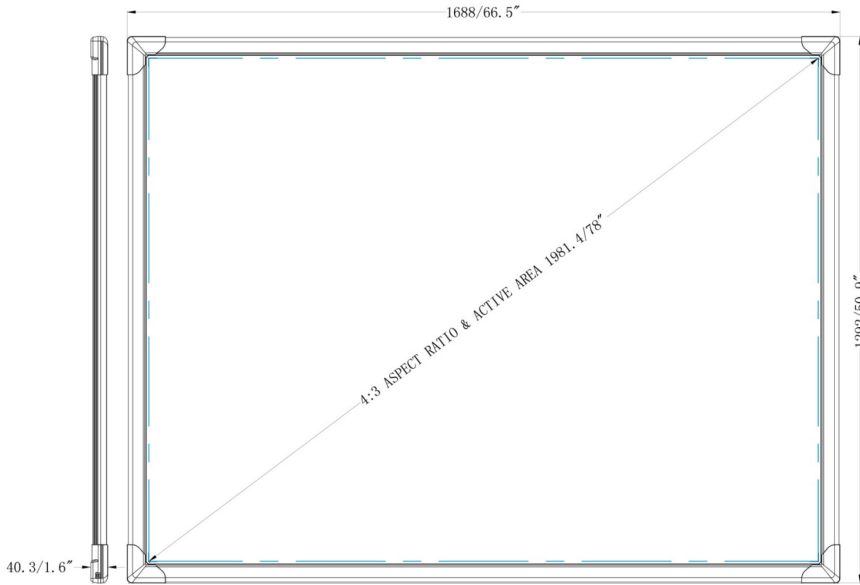

TECHNICAL DRAWING SPECIFICATIONS

ActivBoard Touch (78" 4:3)